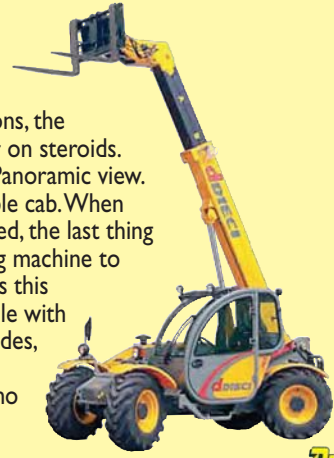

Call Deer Country about other models available.

Deegelman DIECI

PREOWNED EQUIPMENT

LOCATION [1] LANCASTER LOCATION [2] LEBANON LOCATION [3] ADAMSTOWN LOCATION [4] ALLENTOWN

Low/Apr. Financing to Qualified Buyers

Summer Hours: 7:30 am-5:30 pm M-F 7:30 am-Noon Saturday

PREOWNED TRACTORS

PREOWNED HAY AND FORAGE EQUIPMENT

PREOWNED COMBINE AND HEADERS

SPRAYERS

LAWN & GARDEN

- 07 JD X500, 209 Hrs., 25 HP, Hydro (52436) [3]
- 03 JD X585, 327 Hrs., 25 HP, Hydro (53848) [3]
- 08 JD X500, 75 Hrs., 25 HP, Hydro, 48" DECK (52839) [4]
- 01 JD 1445, 2364 Hrs., 31 HP, Hydro, 72" Deck (53742) [1]
- 99 JD F925, 1535 Hrs., Hydro, 60" Deck (54272) [1]
- 07 JD 737, 90 Hrs., 23 HP, Hydro, 54" Deck (SFH52500) [3]
- 04 JD 777, 539 Hrs., 27 HP, Hydro, 60" Deck (53790) [1]

SPECIAL OF THE WEEK
1.9% FOR 60 MONTHS
o 04 JD 8320, 215 HP, 6371 HRS, Cab, MFWD, w/FRONT Susp., Pwr Shift, Rear 18.4R46 Duals, 14.9R34 Front Duals, 3 SCVs, Front & Rear Wgts., More! (48942) [1]...$114,900